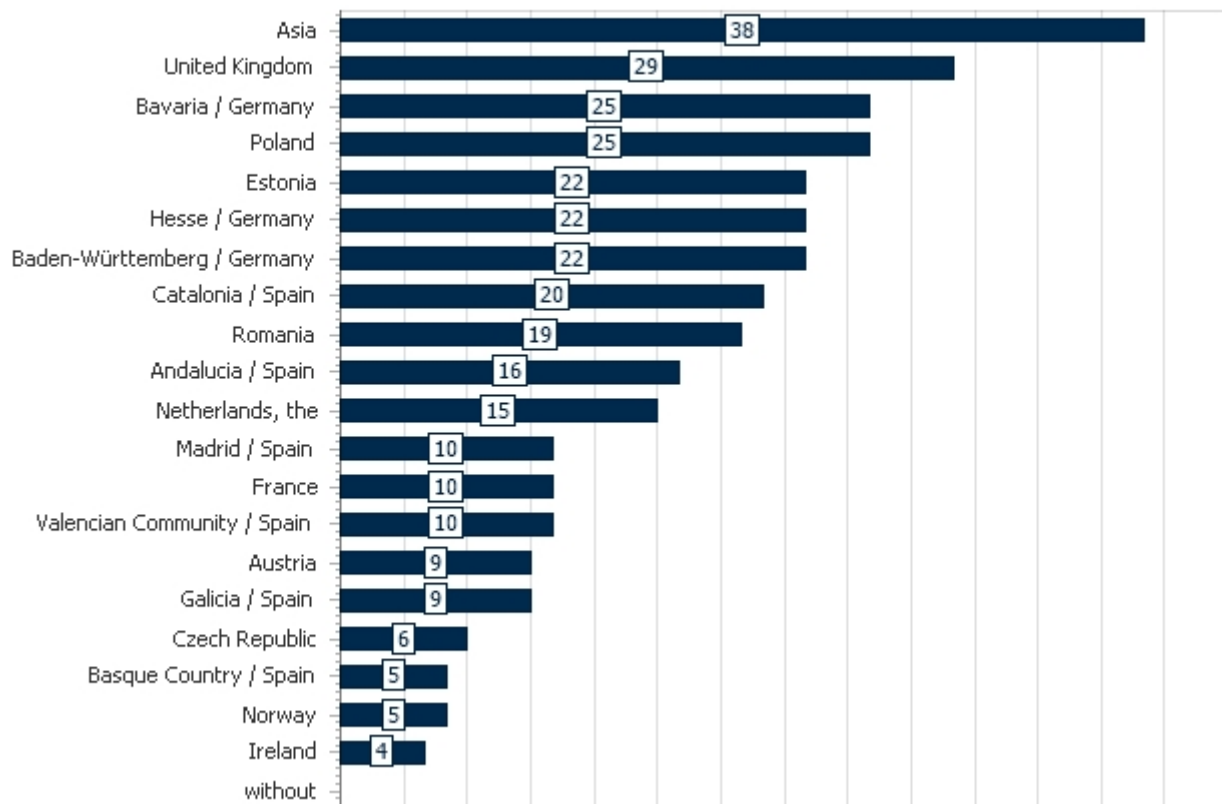

## Region

### Submission Statistics as of 10 Jul 2017

	Uncomplete	Completed	Total
Andalucia / Spain	2	16	18
Asia	20	38	58
Austria	4	9	13
Baden-Württemberg / Germany	3	22	25
Basque Country / Spain	0	5	5
Bavaria / Germany	6	25	31
Catalonia / Spain	3	20	23
Czech Republic	0	6	6
Estonia	3	22	25
France	4	10	14
Galicia / Spain	2	9	11
Hesse / Germany	3	22	25
Ireland	2	4	6
Madrid / Spain	2	10	12
Netherlands, the	9	15	24
Norway	1	5	6
Poland	5	25	30
Romania	3	19	22
United Kingdom	2	29	31
Valencian Community / Spain	2	10	12
without	209	0	209
	285	321	606

### Completed Ideas per Region