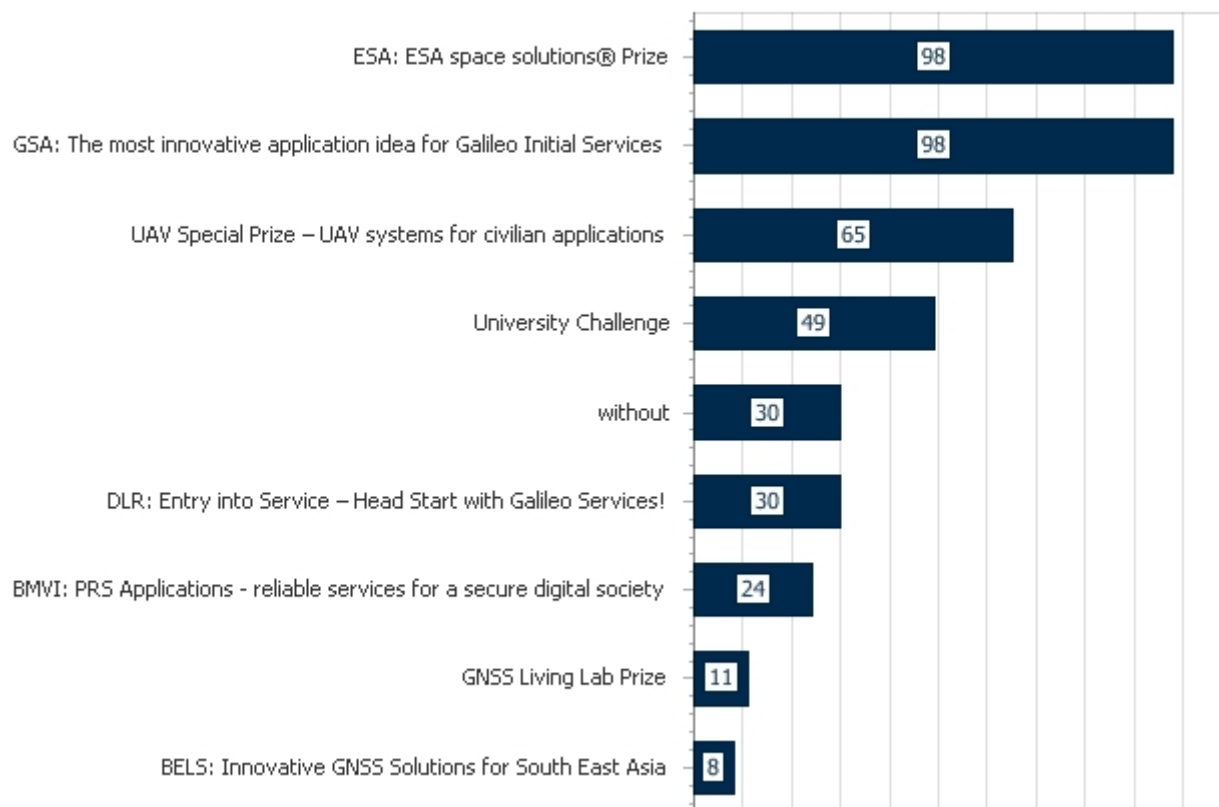

## Special Prize

Submission Statistics as of 11 Jul 2016	Uncomplete	Completed	Total
GSA: The most innovative application idea for Galileo Initial Services	12	98	110
ESA: ESA space solutions® Prize	18	98	116
DLR: Entry into Service – Head Start with Galileo Services!	1	30	31
BMVI: PRS Applications - reliable services for a secure digital society	2	24	26
UAV Special Prize – UAV systems for civilian applications	12	65	77
BELS: Innovative GNSS Solutions for South East Asia	6	8	14
University Challenge	12	49	61
GNSS Living Lab Prize	8	11	19
without	254	30	284
	325	413	738

Completed Ideas per Prize

Completed Ideas per Region